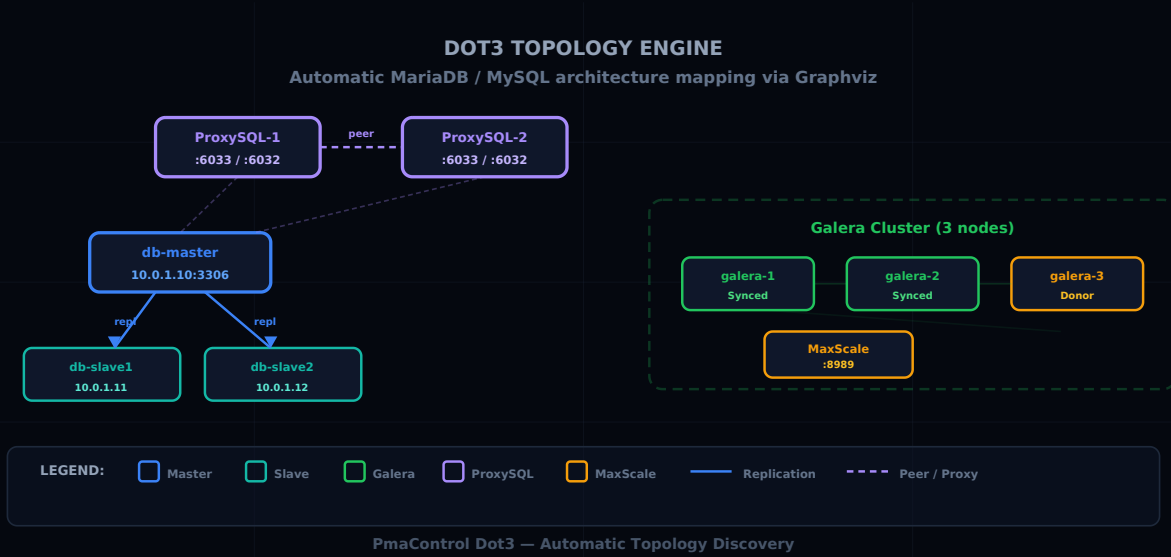

# Dot3: MariaDB / MySQL Architecture Diagram

Aurélien LEQUOY · 21 September 2026

PMACONTROL TOPOLOGY GRAPHVIZ PROXYSQL ARCHITECTURE